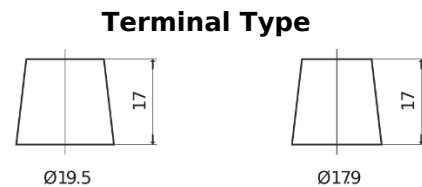

**Product overview**

Batteries for Cars

**Technica TB1000**

Part number	TB1000
Technology	Flooded
EAN/GTIN	3661024054713
Voltage	12 V
Capacity	100 Ah
CCA	720 A
Length	315 mm
Width	175 mm
Height	205 mm
Box size	LH4
Polarity	ETN 0
Terminal Type	EN taper post
Hold Down	B13
Weights (subject of variation)	21.90 kg