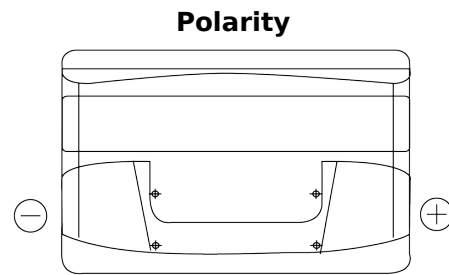

**Product overview**

Batteries for Cars

**Technica TB1000**

Part number	TB1000
Technology	Flooded
EAN/GTIN	3661024054713
Voltage	12 V
Capacity	100 Ah
CCA	720 A
Length	315 mm
Width	175 mm
Height	205 mm
Box size	LH4
Polarity	ETN 0
Terminal Type	EN taper post
Hold Down	B13
Weights (subject of variation)	21.90 kg