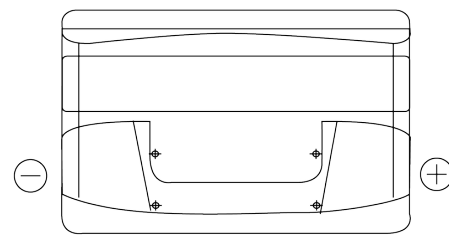

Product overview

Batteries for Cars

Excell EB1000

Part number	EB1000
Technology	Flooded
EAN/GTIN	3661024034715
Voltage	12 V
Capacity	100 Ah
CCA	720 A
Length	315 mm
Width	175 mm
Height	205 mm
Box size	LH4
Polarity	ETN 0
Terminal Type	EN taper post
Hold Down	B13
Weights (subject of variation)	21.90 kg

Polarity

Terminal Type

Positive Terminal

Negative Terminal

Hold Down

Design, features and specifications are subject to change without notice. We disclaim any representation or warranty, express or implied, concerning the data or recommendations, and in no event shall be liable for any loss or damage claimed to have arisen as a result. Some products may not be available in your local market.