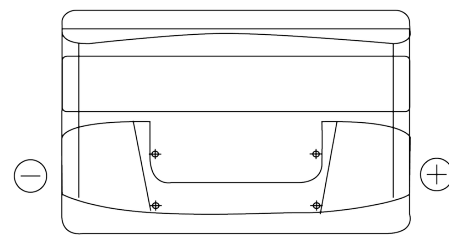

**Product overview**

Batteries for Cars

**Technica TB852**

Part number	TB852
Technology	Flooded
EAN/GTIN	3661024054669
Voltage	12 V
Capacity	85 Ah
CCA	760 A
Length	353 mm
Width	175 mm
Height	175 mm
Box size	LB5
Polarity	ETN 0
Terminal Type	EN taper post
Hold Down	B13
Weights (subject of variation)	19.40 kg

**Polarity**

**Terminal Type**

Positive Terminal

Negative Terminal

**Hold Down**

Design, features and specifications are subject to change without notice. We disclaim any representation or warranty, express or implied, concerning the data or recommendations, and in no event shall be liable for any loss or damage claimed to have arisen as a result. Some products may not be available in your local market.