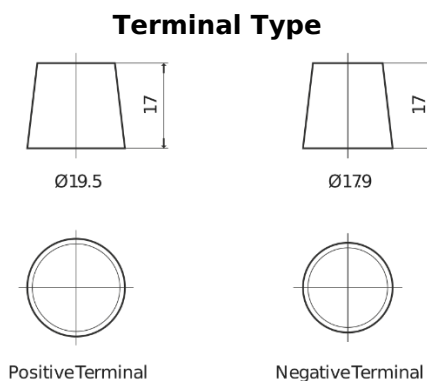

Product overview

Batteries for Cars

Formula FB852

Part number	FB852
Technology	Flooded
EAN/GTIN	3661024044660
Voltage	12 V
Capacity	85 Ah
CCA	760 A
Length	353 mm
Width	175 mm
Height	175 mm
Box size	LB5
Polarity	ETN 0
Terminal Type	EN taper post
Hold Down	B13
Weights (subject of variation)	19.40 kg