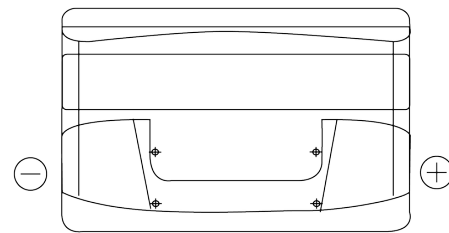

Product overview

Batteries for Cars

Excell EB852

Part number	EB852
Technology	Flooded
EAN/GTIN	3661024034661
Voltage	12 V
Capacity	85 Ah
CCA	760 A
Length	353 mm
Width	175 mm
Height	175 mm
Box size	LB5
Polarity	ETN 0
Terminal Type	EN taper post
Hold Down	B13
Weights (subject of variation)	19.40 kg

Polarity

Terminal Type

Positive Terminal

Negative Terminal

Hold Down

Design, features and specifications are subject to change without notice. We disclaim any representation or warranty, express or implied, concerning the data or recommendations, and in no event shall be liable for any loss or damage claimed to have arisen as a result. Some products may not be available in your local market.