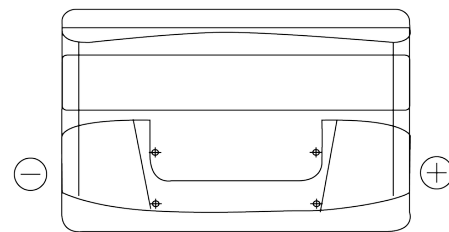

Product overview

Batteries for Cars

Excell EB852

Part number	EB852
Technology	Flooded
EAN/GTIN	3661024034661
Voltage	12 V
Capacity	85 Ah
CCA	760 A
Length	353 mm
Width	175 mm
Height	175 mm
Box size	LB5
Polarity	ETN 0
Terminal Type	EN taper post
Hold Down	B13
Weights (subject of variation)	19.40 kg

Polarity

Terminal Type

Positive Terminal

Negative Terminal

Hold Down

Design, features and specifications are subject to change without notice. We disclaim any representation or warranty, express or implied, concerning the data or recommendations, and in no event shall be liable for any loss or damage claimed to have arisen as a result. Some products may not be available in your local market.