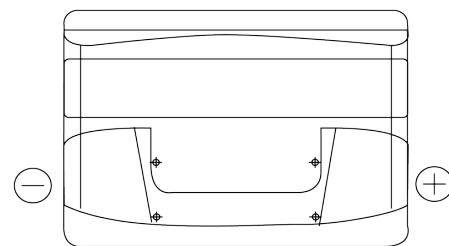

**Product overview**

Batteries for Cars

**Plus CB802**

Part number	CB802
Technology	Flooded
EAN/GTIN	3661024014656
Voltage	12 V
Capacity	80.0 Ah
CCA	700 A
Length	315 mm
Width	175 mm
Height	175 mm
Box size	LB4
Polarity	ETN 0
Terminal Type	EN taper post
Hold Down	B13
Weights (subject of variation)	17.80 kg

**Polarity**

**Terminal Type**

Positive Terminal

Negative Terminal

**Hold Down**

Design, features and specifications are subject to change without notice. We disclaim any representation or warranty, express or implied, concerning the data or recommendations, and in no event shall be liable for any loss or damage claimed to have arisen as a result. Some products may not be available in your local market.