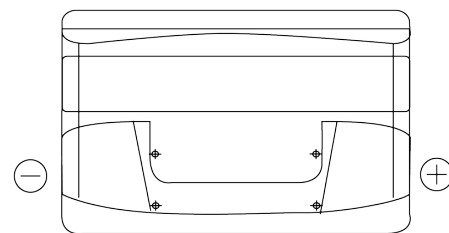

Product overview

Batteries for Cars

Plus CB852

Part number	CB852
Technology	Flooded
EAN/GTIN	3661024014663
Voltage	12 V
Capacity	85 Ah
CCA	760 A
Length	353 mm
Width	175 mm
Height	175 mm
Box size	LB5
Polarity	ETN 0
Terminal Type	EN taper post
Hold Down	B13
Weights (subject of variation)	19.40 kg

Polarity

Terminal Type

Hold Down

Design, features and specifications are subject to change without notice. We disclaim any representation or warranty, express or implied, concerning the data or recommendations, and in no event shall be liable for any loss or damage claimed to have arisen as a result. Some products may not be available in your local market.