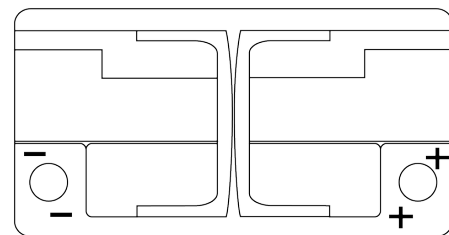

Product overview

Batteries for Cars

Premium EA852

Part number	EA852
Technology	Flooded
EAN/GTIN	3661024034296
Voltage	12 V
Capacity	85 Ah
CCA	800 A
Length	315 mm
Width	175 mm
Height	175 mm
Box size	LB4
Polarity	ETN 0
Terminal Type	EN taper post
Hold Down	B13
Weights (subject of variation)	18.60 kg

Polarity

Terminal Type

Positive Terminal

Negative Terminal

Hold Down

Design, features and specifications are subject to change without notice. We disclaim any representation or warranty, express or implied, concerning the data or recommendations, and in no event shall be liable for any loss or damage claimed to have arisen as a result. Some products may not be available in your local market.