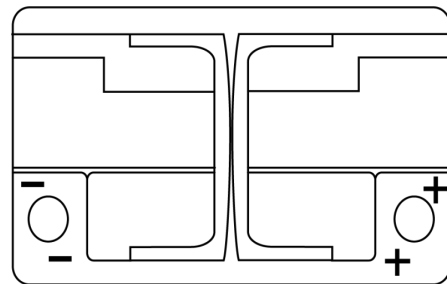

**Product overview**

Batteries for Cars

**AGM TK720**

Part number	TK720
Technology	AGM
EAN/GTIN	3661024057639
Voltage	12 V
Capacity	72.0 Ah
CCA	760 A
Length	278 mm
Width	175 mm
Height	190 mm
Box size	L03
Polarity	ETN 0
Terminal Type	EN taper post
Hold Down	B13
Weights (subject of variation)	20.60 kg

**Polarity**

**Terminal Type**

Positive Terminal

Negative Terminal

**Hold Down**

Design, features and specifications are subject to change without notice. We disclaim any representation or warranty, express or implied, concerning the data or recommendations, and in no event shall be liable for any loss or damage claimed to have arisen as a result. Some products may not be available in your local market.