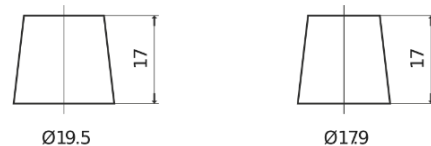

**Product overview**

Batteries for Cars

**AGM TK720**

Part number	TK720
Technology	AGM
EAN/GTIN	3661024057639
Voltage	12 V
Capacity	72.0 Ah
CCA	760 A
Length	278 mm
Width	175 mm
Height	190 mm
Box size	L03
Polarity	ETN 0
Terminal Type	EN taper post
Hold Down	B13
Weights (subject of variation)	20.60 kg

**Polarity**

**Terminal Type**

Positive Terminal

Negative Terminal

**Hold Down**

Design, features and specifications are subject to change without notice. We disclaim any representation or warranty, express or implied, concerning the data or recommendations, and in no event shall be liable for any loss or damage claimed to have arisen as a result. Some products may not be available in your local market.