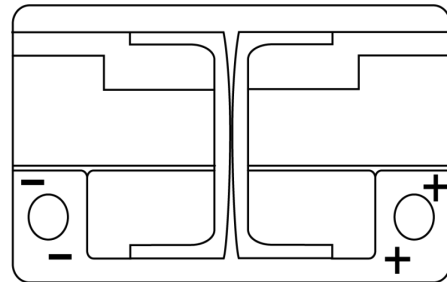

**Product overview**

Batteries for Cars

**AGM TK720**

Part number	TK720
Technology	AGM
EAN/GTIN	3661024057639
Voltage	12 V
Capacity	72.0 Ah
CCA	760 A
Length	278 mm
Width	175 mm
Height	190 mm
Box size	L03
Polarity	ETN 0
Terminal Type	EN taper post
Hold Down	B13
Weights (subject of variation)	20.60 kg

**Polarity**

**Terminal Type**

Positive Terminal

Negative Terminal

**Hold Down**

Design, features and specifications are subject to change without notice. We disclaim any representation or warranty, express or implied, concerning the data or recommendations, and in no event shall be liable for any loss or damage claimed to have arisen as a result. Some products may not be available in your local market.