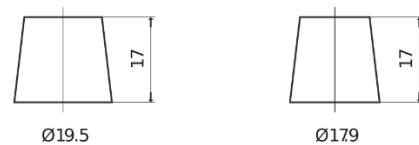

Terminal Type