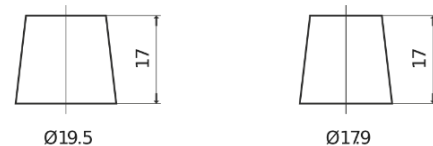

**Product overview**

Batteries for Cars

**AGM TK700**

Part number	TK700
Technology	AGM
EAN/GTIN	3661024055710
Voltage	12 V
Capacity	70.0 Ah
CCA	760 A
Length	278 mm
Width	175 mm
Height	190 mm
Box size	L03
Polarity	ETN 0
Terminal Type	EN taper post
Hold Down	B13
Weights (subject of variation)	20.60 kg

**Polarity**

**Terminal Type**

Positive Terminal

Negative Terminal

**Hold Down**

Design, features and specifications are subject to change without notice. We disclaim any representation or warranty, express or implied, concerning the data or recommendations, and in no event shall be liable for any loss or damage claimed to have arisen as a result. Some products may not be available in your local market.