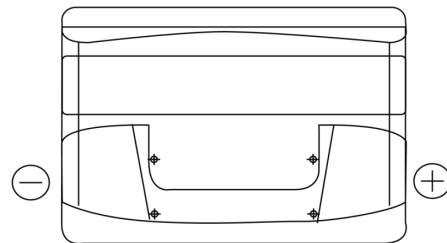

Product overview

Batteries for Cars

Plus CB800

Part number	CB800
Technology	Flooded
EAN/GTIN	3661024016421
Voltage	12 V
Capacity	80.0 Ah
CCA	640 A
Length	315 mm
Width	175 mm
Height	190 mm
Box size	L04
Polarity	ETN 0
Terminal Type	EN taper post
Hold Down	B13
Weights (subject of variation)	19.00 kg

Polarity

Terminal Type

Positive Terminal

Negative Terminal

Hold Down

Design, features and specifications are subject to change without notice. We disclaim any representation or warranty, express or implied, concerning the data or recommendations, and in no event shall be liable for any loss or damage claimed to have arisen as a result. Some products may not be available in your local market.