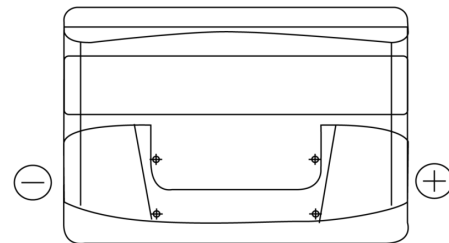

**Product overview**

Batteries for Cars

**Plus CB800**

Part number	CB800
Technology	Flooded
EAN/GTIN	3661024016421
Voltage	12 V
Capacity	80.0 Ah
CCA	640 A
Length	315 mm
Width	175 mm
Height	190 mm
Box size	L04
Polarity	ETN 0
Terminal Type	EN taper post
Hold Down	B13
Weights (subject of variation)	19.00 kg

**Polarity**

**Terminal Type**

Positive Terminal

Negative Terminal

**Hold Down**

Design, features and specifications are subject to change without notice. We disclaim any representation or warranty, express or implied, concerning the data or recommendations, and in no event shall be liable for any loss or damage claimed to have arisen as a result. Some products may not be available in your local market.