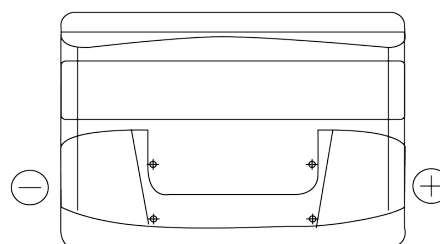

**Product overview**

Batteries for Cars

**Plus CB800**

Part number	CB800
Technology	Flooded
EAN/GTIN	3661024016421
Voltage	12 V
Capacity	80.0 Ah
CCA	640 A
Length	315 mm
Width	175 mm
Height	190 mm
Box size	L04
Polarity	ETN 0
Terminal Type	EN taper post
Hold Down	B13
Weights (subject of variation)	19.00 kg

**Polarity**

**Terminal Type**

Positive Terminal

Negative Terminal

**Hold Down**

Design, features and specifications are subject to change without notice. We disclaim any representation or warranty, express or implied, concerning the data or recommendations, and in no event shall be liable for any loss or damage claimed to have arisen as a result. Some products may not be available in your local market.