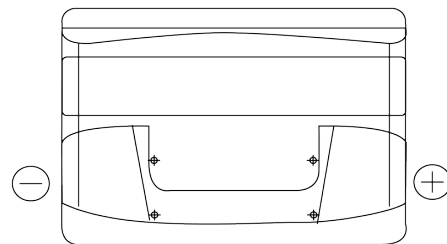

Product overview

Batteries for Cars

Technica TB802

Part number	TB802
Technology	Flooded
EAN/GTIN	3661024054652
Voltage	12 V
Capacity	80 Ah
CCA	700 A
Length	315 mm
Width	175 mm
Height	175 mm
Box size	LB4
Polarity	ETN 0
Terminal Type	EN taper post
Hold Down	B13
Weights (subject of variation)	17.80 kg

Polarity

Terminal Type

Positive Terminal

Negative Terminal

Hold Down

Design, features and specifications are subject to change without notice. We disclaim any representation or warranty, express or implied, concerning the data or recommendations, and in no event shall be liable for any loss or damage claimed to have arisen as a result. Some products may not be available in your local market.