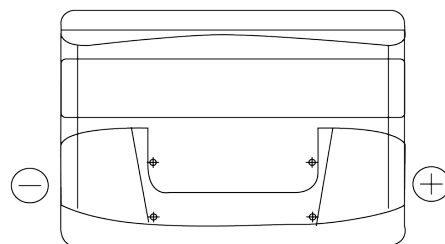

Product overview

Batteries for Cars

Technica TB802

Part number	TB802
Technology	Flooded
EAN/GTIN	3661024054652
Voltage	12 V
Capacity	80 Ah
CCA	700 A
Length	315 mm
Width	175 mm
Height	175 mm
Box size	LB4
Polarity	ETN 0
Terminal Type	EN taper post
Hold Down	B13
Weights (subject of variation)	17.80 kg

Polarity

Terminal Type

Positive Terminal

Negative Terminal

Hold Down

Design, features and specifications are subject to change without notice. We disclaim any representation or warranty, express or implied, concerning the data or recommendations, and in no event shall be liable for any loss or damage claimed to have arisen as a result. Some products may not be available in your local market.