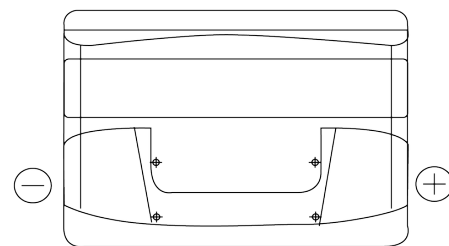

**Product overview**

Batteries for Cars

**Formula FB802**

Part number	FB802
Technology	Flooded
EAN/GTIN	3661024044653
Voltage	12 V
Capacity	80 Ah
CCA	700 A
Length	315 mm
Width	175 mm
Height	175 mm
Box size	LB4
Polarity	ETN 0
Terminal Type	EN taper post
Hold Down	B13
Weights (subject of variation)	17.80 kg

**Polarity**

**Terminal Type**

Positive Terminal

Negative Terminal

**Hold Down**

Design, features and specifications are subject to change without notice. We disclaim any representation or warranty, express or implied, concerning the data or recommendations, and in no event shall be liable for any loss or damage claimed to have arisen as a result. Some products may not be available in your local market.