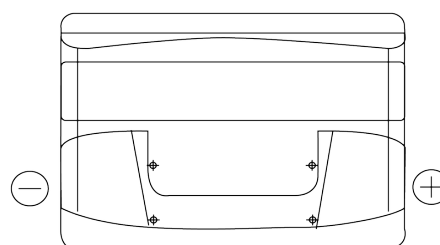

Product overview

Batteries for Cars

Power DB802

Part number	DB802
Technology	Flooded
EAN/GTIN	3661024024655
Voltage	12 V
Capacity	80 Ah
CCA	700 A
Length	315 mm
Width	175 mm
Height	175 mm
Box size	LB4
Polarity	ETN 0
Terminal Type	EN taper post
Hold Down	B13
Weights (subject of variation)	17.80 kg

Polarity

Terminal Type

Positive Terminal

Negative Terminal

Hold Down

Design, features and specifications are subject to change without notice. We disclaim any representation or warranty, express or implied, concerning the data or recommendations, and in no event shall be liable for any loss or damage claimed to have arisen as a result. Some products may not be available in your local market.