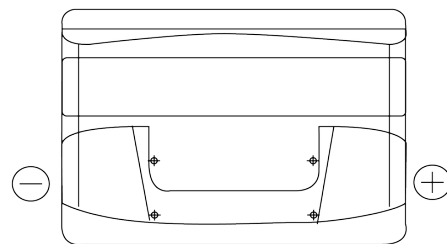

Product overview

Batteries for Cars

Plus CB802

Part number	CB802
Technology	Flooded
EAN/GTIN	3661024014656
Voltage	12 V
Capacity	80 Ah
CCA	700 A
Length	315 mm
Width	175 mm
Height	175 mm
Box size	LB4
Polarity	ETN 0
Terminal Type	EN taper post
Hold Down	B13
Weights (subject of variation)	17.80 kg

Polarity

Terminal Type

Positive Terminal

Negative Terminal

Hold Down

Design, features and specifications are subject to change without notice. We disclaim any representation or warranty, express or implied, concerning the data or recommendations, and in no event shall be liable for any loss or damage claimed to have arisen as a result. Some products may not be available in your local market.