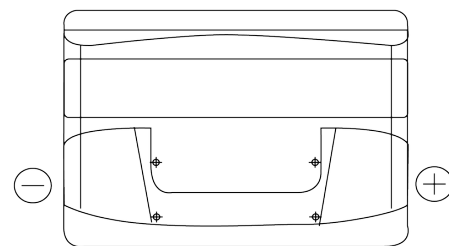

Product overview

Batteries for Cars

Plus CB802

Part number	CB802
Technology	Flooded
EAN/GTIN	3661024014656
Voltage	12 V
Capacity	80 Ah
CCA	700 A
Length	315 mm
Width	175 mm
Height	175 mm
Box size	LB4
Polarity	ETN 0
Terminal Type	EN taper post
Hold Down	B13
Weights (subject of variation)	17.80 kg

Polarity

Terminal Type

Positive Terminal

Negative Terminal

Hold Down

Design, features and specifications are subject to change without notice. We disclaim any representation or warranty, express or implied, concerning the data or recommendations, and in no event shall be liable for any loss or damage claimed to have arisen as a result. Some products may not be available in your local market.