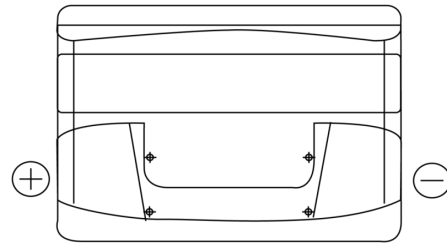

Product overview

Batteries for Cars

Plus CB741

Part number	CB741
Technology	Flooded
EAN/GTIN	3661024014564
Voltage	12 V
Capacity	74.0 Ah
CCA	680 A
Length	278 mm
Width	175 mm
Height	190 mm
Box size	L03
Polarity	ETN 1
Terminal Type	EN taper post
Hold Down	B13
Weights (subject of variation)	16.60 kg

Polarity

Terminal Type

Positive Terminal

Negative Terminal

Hold Down

Design, features and specifications are subject to change without notice. We disclaim any representation or warranty, express or implied, concerning the data or recommendations, and in no event shall be liable for any loss or damage claimed to have arisen as a result. Some products may not be available in your local market.