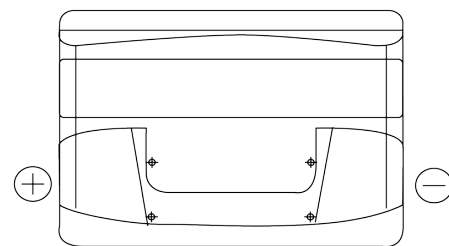

**Product overview**

Batteries for Cars

**Plus CB741**

|                                |               |
|--------------------------------|---------------|
| Part number                    | CB741         |
| Technology                     | Flooded       |
| EAN/GTIN                       | 3661024014564 |
| Voltage                        | 12 V          |
| Capacity                       | 74.0 Ah       |
| CCA                            | 680 A         |
| Length                         | 278 mm        |
| Width                          | 175 mm        |
| Height                         | 190 mm        |
| Box size                       | L03           |
| Polarity                       | ETN 1         |
| Terminal Type                  | EN taper post |
| Hold Down                      | B13           |
| Weights (subject of variation) | 16.60 kg      |

**Polarity**

**Terminal Type**

Positive Terminal

Negative Terminal

**Hold Down**

Design, features and specifications are subject to change without notice. We disclaim any representation or warranty, express or implied, concerning the data or recommendations, and in no event shall be liable for any loss or damage claimed to have arisen as a result. Some products may not be available in your local market.