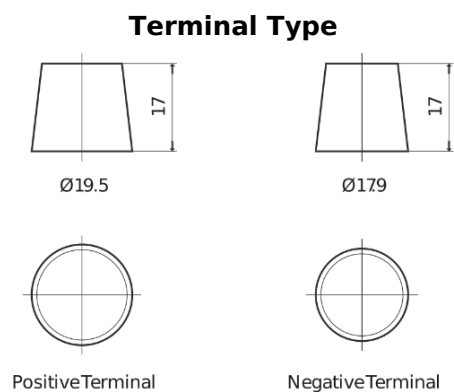

Product overview

Batteries for Trucks, Buses, Construction, Agriculture

PowerPRO Agri&Construction TJ2353

Part number	TJ2353
Technology	Flooded
EAN/GTIN	3661024056748
Voltage	12 V
Capacity	235.0 Ah
CCA	1450 A
Length	518 mm
Width	274 mm
Height	240 mm
Box size	D06
Polarity	ETN 3
Terminal Type	EN taper post
Hold Down	B0
Weights (subject of variation)	59.70 kg