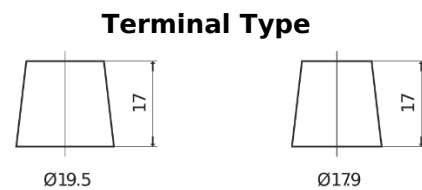

**Product overview**

Batteries for Trucks, Buses, Construction, Agriculture

**PowerPRO Agri&Construction TJ1723**

Part number	TJ1723
Technology	Flooded
EAN/GTIN	3661024056731
Voltage	12 V
Capacity	172.0 Ah
CCA	1390 A
Length	513 mm
Width	223 mm
Height	223 mm
Box size	D05
Polarity	ETN 3
Terminal Type	EN taper post
Hold Down	B0
Weights (subject of variation)	48.80 kg