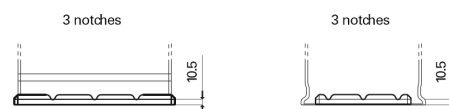

**Product overview**

Batteries for Trucks, Buses, Construction, Agriculture

**PowerPRO Agri&Construction TJ1355**

Part number	TJ1355
Technology	Flooded
EAN/GTIN	3661024056779
Voltage	12 V
Capacity	135.0 Ah
CCA	1000 A
Length	514 mm
Width	175 mm
Height	210 mm
Box size	DB8
Polarity	ETN 3
Terminal Type	EN taper post
Hold Down	B3
Weights (subject of variation)	36.00 kg

**Polarity**

**Terminal Type**

**Hold Down**

Design, features and specifications are subject to change without notice. We disclaim any representation or warranty, express or implied, concerning the data or recommendations, and in no event shall be liable for any loss or damage claimed to have arisen as a result. Some products may not be available in your local market.