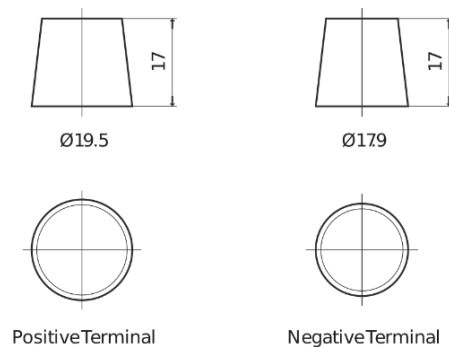

Terminal Type

Hold Down

Design, features and specifications are subject to change without notice. We disclaim any representation or warranty, express or implied, concerning the data or recommendations, and in no event shall be liable for any loss or damage claimed to have arisen as a result. Some products may not be available in your local market.