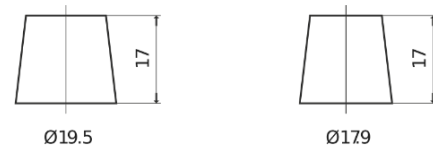

Product overview

Batteries for Trucks, Buses, Construction, Agriculture

PowerPRO Agri&Construction TJ1355

Part number	TJ1355
Technology	Flooded
EAN/GTIN	3661024056779
Voltage	12 V
Capacity	135.0 Ah
CCA	1000 A
Length	514 mm
Width	175 mm
Height	210 mm
Box size	DB8
Polarity	ETN 3
Terminal Type	EN taper post
Hold Down	B3
Weights (subject of variation)	36.00 kg

Polarity

Terminal Type

Positive Terminal

Negative Terminal

Hold Down

Design, features and specifications are subject to change without notice. We disclaim any representation or warranty, express or implied, concerning the data or recommendations, and in no event shall be liable for any loss or damage claimed to have arisen as a result. Some products may not be available in your local market.