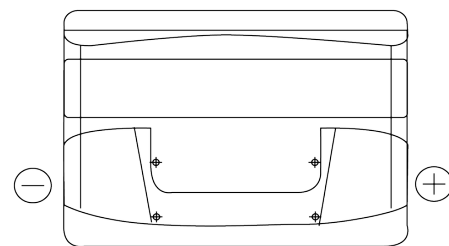

**Product overview**

Batteries for Cars

**Technica TB712**

Part number	TB712
Technology	Flooded
EAN/GTIN	3661024054645
Voltage	12 V
Capacity	71 Ah
CCA	670 A
Length	278 mm
Width	175 mm
Height	175 mm
Box size	LB3
Polarity	ETN 0
Terminal Type	EN taper post
Hold Down	B13
Weights (subject of variation)	15.30 kg

**Polarity**

**Terminal Type**

Positive Terminal

Negative Terminal

**Hold Down**

Design, features and specifications are subject to change without notice. We disclaim any representation or warranty, express or implied, concerning the data or recommendations, and in no event shall be liable for any loss or damage claimed to have arisen as a result. Some products may not be available in your local market.