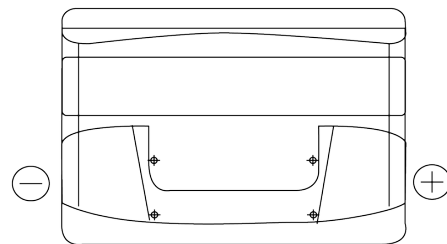

**Product overview**

Batteries for Cars

**Technica TB712**

Part number	TB712
Technology	Flooded
EAN/GTIN	3661024054645
Voltage	12 V
Capacity	71 Ah
CCA	670 A
Length	278 mm
Width	175 mm
Height	175 mm
Box size	LB3
Polarity	ETN 0
Terminal Type	EN taper post
Hold Down	B13
Weights (subject of variation)	15.30 kg

**Polarity**

**Terminal Type**

Positive Terminal

Negative Terminal

**Hold Down**

Design, features and specifications are subject to change without notice. We disclaim any representation or warranty, express or implied, concerning the data or recommendations, and in no event shall be liable for any loss or damage claimed to have arisen as a result. Some products may not be available in your local market.