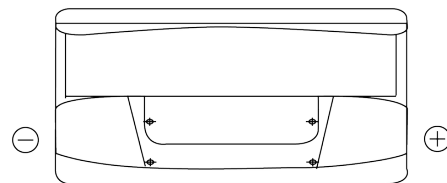

Product overview

Batteries for Trucks, Buses, Construction, Agriculture

PowerPRO Agri&Construction TJ1000

Part number	TJ1000
Technology	Flooded
EAN/GTIN	3661024056809
Voltage	12 V
Capacity	100.0 Ah
CCA	850 A
Length	353 mm
Width	175 mm
Height	190 mm
Box size	L05
Polarity	ETN 0
Terminal Type	EN taper post
Hold Down	B13
Weights (subject of variation)	21.80 kg

Polarity

Terminal Type

Positive Terminal

Negative Terminal

Hold Down

Design, features and specifications are subject to change without notice. We disclaim any representation or warranty, express or implied, concerning the data or recommendations, and in no event shall be liable for any loss or damage claimed to have arisen as a result. Some products may not be available in your local market.