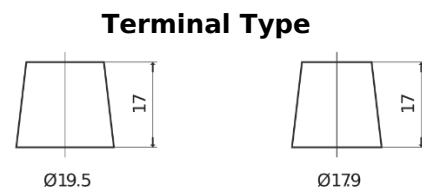

Product overview

Batteries for Trucks, Buses, Construction, Agriculture

StartPRO TG2254

| | |
|--------------------------------|---------------|
| Part number | TG2254 |
| Technology | Flooded |
| EAN/GTIN | 3661024057448 |
| Voltage | 12 V |
| Capacity | 225.0 Ah |
| CCA | 1200 A |
| Length | 518 mm |
| Width | 274 mm |
| Height | 240 mm |
| Box size | D06 |
| Polarity | ETN 4 |
| Terminal Type | EN taper post |
| Hold Down | B0 |
| Weights (subject of variation) | 54.90 kg |