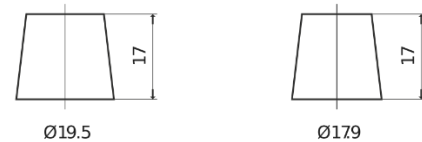

**Product overview**

Batteries for Cars

**Power DB712**

Part number	DB712
Technology	Flooded
EAN/GTIN	3661024024648
Voltage	12 V
Capacity	71 Ah
CCA	670 A
Length	278 mm
Width	175 mm
Height	175 mm
Box size	LB3
Polarity	ETN 0
Terminal Type	EN taper post
Hold Down	B13
Weights (subject of variation)	15.30 kg

**Polarity**

**Terminal Type**

Positive Terminal

Negative Terminal

**Hold Down**

Design, features and specifications are subject to change without notice. We disclaim any representation or warranty, express or implied, concerning the data or recommendations, and in no event shall be liable for any loss or damage claimed to have arisen as a result. Some products may not be available in your local market.