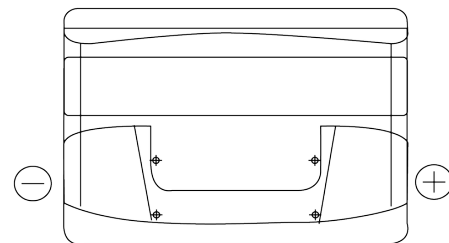

**Product overview**

Batteries for Cars

**Power DB712**

Part number	DB712
Technology	Flooded
EAN/GTIN	3661024024648
Voltage	12 V
Capacity	71 Ah
CCA	670 A
Length	278 mm
Width	175 mm
Height	175 mm
Box size	LB3
Polarity	ETN 0
Terminal Type	EN taper post
Hold Down	B13
Weights (subject of variation)	15.30 kg

**Polarity**

**Terminal Type**

Positive Terminal

Negative Terminal

**Hold Down**

Design, features and specifications are subject to change without notice. We disclaim any representation or warranty, express or implied, concerning the data or recommendations, and in no event shall be liable for any loss or damage claimed to have arisen as a result. Some products may not be available in your local market.