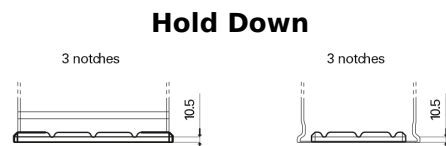

Product overview

Batteries for Trucks, Buses, Construction, Agriculture

StartPRO TG1806

Part number	TG1806
Technology	Flooded
EAN/GTIN	3661024055505
Voltage	12 V
Capacity	180.0 Ah
CCA	1000 A
Length	510 mm
Width	218 mm
Height	225 mm
Box size	D09
Polarity	ETN 4
Terminal Type	EN taper post
Hold Down	B3
Weights (subject of variation)	43.00 kg