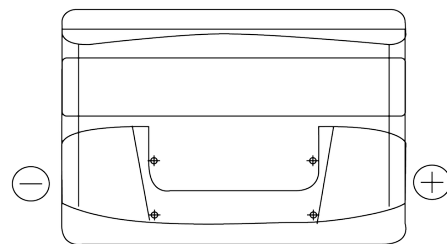

**Product overview**

Batteries for Cars

**Plus CB712**

Part number	CB712
Technology	Flooded
EAN/GTIN	3661024014649
Voltage	12 V
Capacity	71 Ah
CCA	670 A
Length	278 mm
Width	175 mm
Height	175 mm
Box size	LB3
Polarity	ETN 0
Terminal Type	EN taper post
Hold Down	B13
Weights (subject of variation)	15.30 kg

**Polarity**

**Terminal Type**

Positive Terminal

Negative Terminal

**Hold Down**

Design, features and specifications are subject to change without notice. We disclaim any representation or warranty, express or implied, concerning the data or recommendations, and in no event shall be liable for any loss or damage claimed to have arisen as a result. Some products may not be available in your local market.