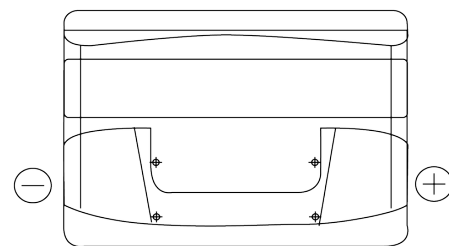

Product overview

Batteries for Cars

Plus CB712

Part number	CB712
Technology	Flooded
EAN/GTIN	3661024014649
Voltage	12 V
Capacity	71 Ah
CCA	670 A
Length	278 mm
Width	175 mm
Height	175 mm
Box size	LB3
Polarity	ETN 0
Terminal Type	EN taper post
Hold Down	B13
Weights (subject of variation)	15.30 kg

Polarity

Terminal Type

Positive Terminal

Negative Terminal

Hold Down

Design, features and specifications are subject to change without notice. We disclaim any representation or warranty, express or implied, concerning the data or recommendations, and in no event shall be liable for any loss or damage claimed to have arisen as a result. Some products may not be available in your local market.