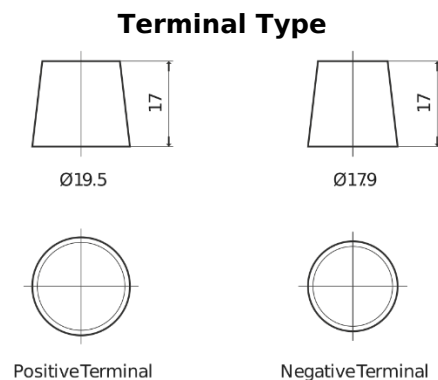

Product overview

Batteries for Trucks, Buses, Construction, Agriculture

StartPRO TG1806

Part number	TG1806
Technology	Flooded
EAN/GTIN	3661024055505
Voltage	12 V
Capacity	180.0 Ah
CCA	1000 A
Length	510 mm
Width	218 mm
Height	225 mm
Box size	D09
Polarity	ETN 4
Terminal Type	EN taper post
Hold Down	B3
Weights (subject of variation)	43.00 kg