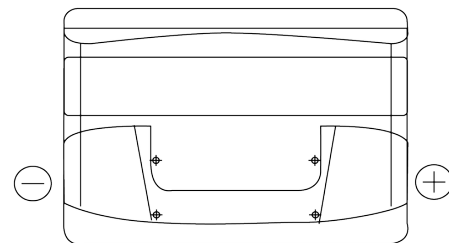

Product overview

Batteries for Cars

Plus CB740

Part number	CB740
Technology	Flooded
EAN/GTIN	3661024014557
Voltage	12 V
Capacity	74.0 Ah
CCA	680 A
Length	278 mm
Width	175 mm
Height	190 mm
Box size	L03
Polarity	ETN 0
Terminal Type	EN taper post
Hold Down	B13
Weights (subject of variation)	16.60 kg

Polarity

Terminal Type

Positive Terminal

Negative Terminal

Hold Down

Design, features and specifications are subject to change without notice. We disclaim any representation or warranty, express or implied, concerning the data or recommendations, and in no event shall be liable for any loss or damage claimed to have arisen as a result. Some products may not be available in your local market.