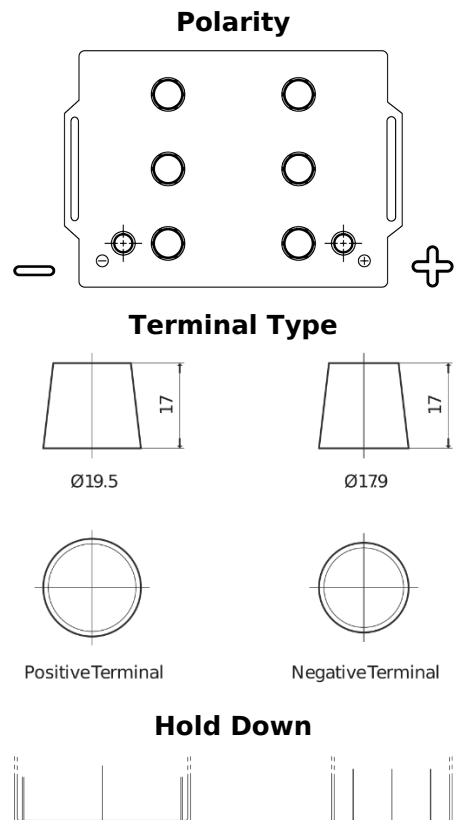

Product overview

Batteries for Trucks, Buses, Construction, Agriculture

StartPRO TG145A

Part number	TG145A
Technology	Flooded
EAN/GTIN	3661024055550
Voltage	12 V
Capacity	145.0 Ah
CCA	1000 A
Length	360 mm
Width	253 mm
Height	240 mm
Box size	F21
Polarity	ETN 6
Terminal Type	EN taper post
Hold Down	B0
Weights (subject of variation)	38.10 kg