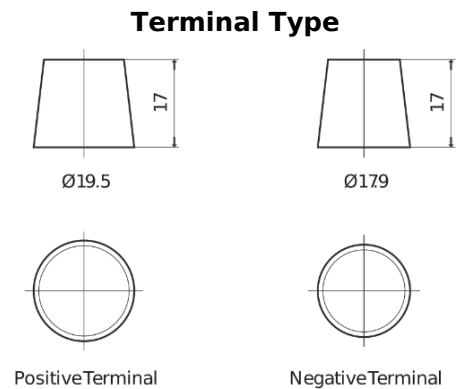

**Product overview**

Batteries for Trucks, Buses, Construction, Agriculture

**StartPRO TG145A**

Part number	TG145A
Technology	Flooded
EAN/GTIN	3661024055550
Voltage	12 V
Capacity	145.0 Ah
CCA	1000 A
Length	360 mm
Width	253 mm
Height	240 mm
Box size	F21
Polarity	ETN 6
Terminal Type	EN taper post
Hold Down	B0
Weights (subject of variation)	38.10 kg