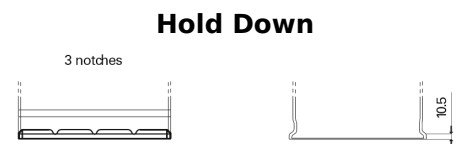

**Product overview**

Batteries for Trucks, Buses, Construction, Agriculture

**StartPRO TG1402**

Part number	TG1402
Technology	Flooded
EAN/GTIN	3661024055345
Voltage	12 V
Capacity	140.0 Ah
CCA	900 A
Length	508 mm
Width	175 mm
Height	205 mm
Box size	ATM
Polarity	ETN 0
Terminal Type	EN taper post
Hold Down	B1
Weights (subject of variation)	33.80 kg