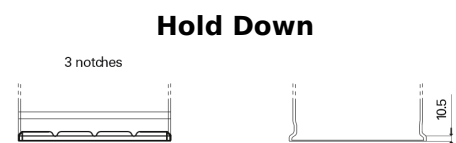

Product overview

Batteries for Trucks, Buses, Construction, Agriculture

StartPRO TG1402

| | |
|--------------------------------|---------------|
| Part number | TG1402 |
| Technology | Flooded |
| EAN/GTIN | 3661024055345 |
| Voltage | 12 V |
| Capacity | 140.0 Ah |
| CCA | 900 A |
| Length | 508 mm |
| Width | 175 mm |
| Height | 205 mm |
| Box size | ATM |
| Polarity | ETN 0 |
| Terminal Type | EN taper post |
| Hold Down | B1 |
| Weights (subject of variation) | 33.80 kg |