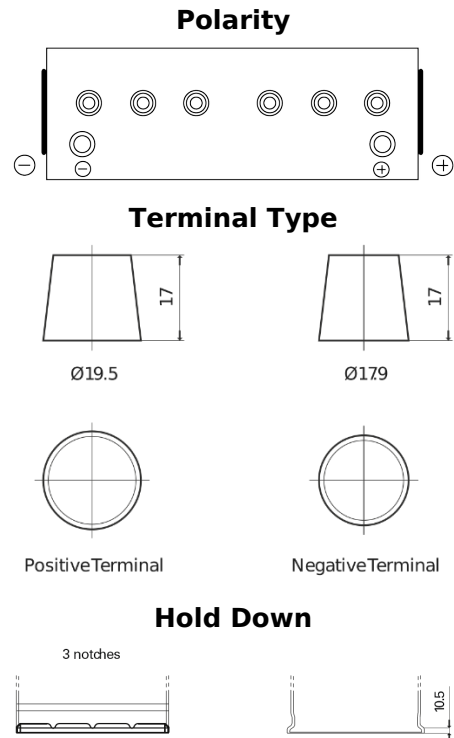

Product overview

Batteries for Trucks, Buses, Construction, Agriculture

StartPRO TG1402

Part number	TG1402
Technology	Flooded
EAN/GTIN	3661024055345
Voltage	12 V
Capacity	140.0 Ah
CCA	900 A
Length	508 mm
Width	175 mm
Height	205 mm
Box size	ATM
Polarity	ETN 0
Terminal Type	EN taper post
Hold Down	B1
Weights (subject of variation)	33.80 kg