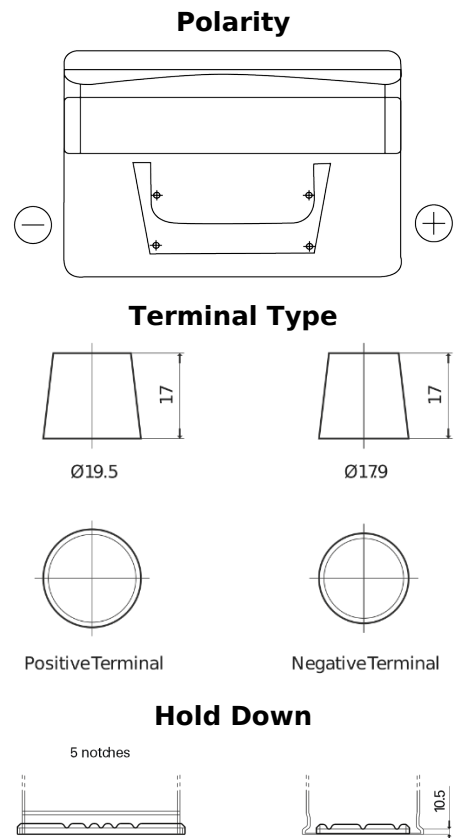

**Product overview**

Batteries for Cars

**Standard TC652**

Part number	TC652
Technology	Flooded
EAN/GTIN	3661024054867
Voltage	12 V
Capacity	65 Ah
CCA	540 A
Length	278 mm
Width	175 mm
Height	175 mm
Box size	LB3
Polarity	ETN 0
Terminal Type	EN taper post
Hold Down	B13
Weights (subject of variation)	14.50 kg