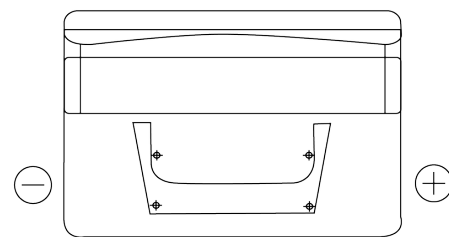

**Product overview**

Batteries for Cars

**Classic EC652**

Part number	EC652
Technology	Flooded
EAN/GTIN	3661024034869
Voltage	12 V
Capacity	65 Ah
CCA	540 A
Length	278 mm
Width	175 mm
Height	175 mm
Box size	LB3
Polarity	ETN 0
Terminal Type	EN taper post
Hold Down	B13
Weights (subject of variation)	14.50 kg

**Polarity**

**Terminal Type**

Positive Terminal

Negative Terminal

**Hold Down**

Design, features and specifications are subject to change without notice. We disclaim any representation or warranty, express or implied, concerning the data or recommendations, and in no event shall be liable for any loss or damage claimed to have arisen as a result. Some products may not be available in your local market.