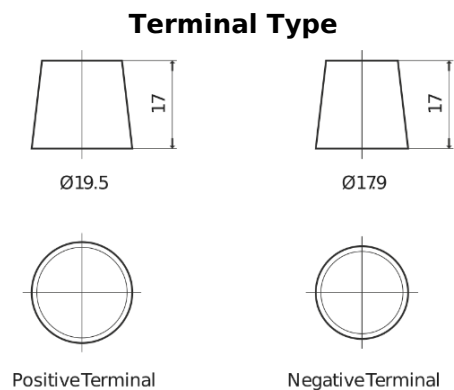

Product overview

Batteries for Trucks, Buses, Construction, Agriculture

StartPRO TG1250

Part number	TG1250
Technology	Flooded
EAN/GTIN	3661024055406
Voltage	12 V
Capacity	125.0 Ah
CCA	760 A
Length	349 mm
Width	175 mm
Height	285 mm
Box size	D03
Polarity	ETN 0
Terminal Type	EN taper post
Hold Down	B0
Weights (subject of variation)	29.50 kg