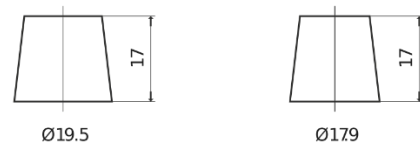

**Product overview**

Batteries for Cars

**Classic EC652**

Part number	EC652
Technology	Flooded
EAN/GTIN	3661024034869
Voltage	12 V
Capacity	65 Ah
CCA	540 A
Length	278 mm
Width	175 mm
Height	175 mm
Box size	LB3
Polarity	ETN 0
Terminal Type	EN taper post
Hold Down	B13
Weights (subject of variation)	14.50 kg

**Polarity**

**Terminal Type**

Positive Terminal

Negative Terminal

**Hold Down**

Design, features and specifications are subject to change without notice. We disclaim any representation or warranty, express or implied, concerning the data or recommendations, and in no event shall be liable for any loss or damage claimed to have arisen as a result. Some products may not be available in your local market.