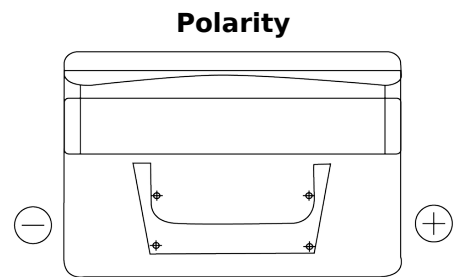

Product overview

Batteries for Cars

Standard CC652

| | |
|--------------------------------|---------------|
| Part number | CC652 |
| Technology | Flooded |
| EAN/GTIN | 3661024014861 |
| Voltage | 12 V |
| Capacity | 65 Ah |
| CCA | 540 A |
| Length | 278 mm |
| Width | 175 mm |
| Height | 175 mm |
| Box size | LB3 |
| Polarity | ETN 0 |
| Terminal Type | EN taper post |
| Hold Down | B13 |
| Weights (subject of variation) | 14.50 kg |