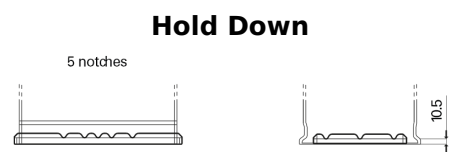

Product overview

Batteries for Cars

Standard CC652

| | |
|--------------------------------|---------------|
| Part number | CC652 |
| Technology | Flooded |
| EAN/GTIN | 3661024014861 |
| Voltage | 12 V |
| Capacity | 65 Ah |
| CCA | 540 A |
| Length | 278 mm |
| Width | 175 mm |
| Height | 175 mm |
| Box size | LB3 |
| Polarity | ETN 0 |
| Terminal Type | EN taper post |
| Hold Down | B13 |
| Weights (subject of variation) | 14.50 kg |