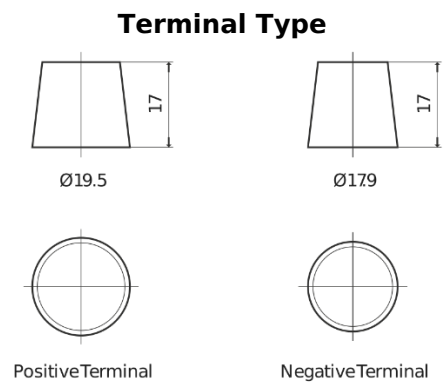

Product overview

Batteries for Cars

Standard CC652

| | |
|--------------------------------|---------------|
| Part number | CC652 |
| Technology | Flooded |
| EAN/GTIN | 3661024014861 |
| Voltage | 12 V |
| Capacity | 65 Ah |
| CCA | 540 A |
| Length | 278 mm |
| Width | 175 mm |
| Height | 175 mm |
| Box size | LB3 |
| Polarity | ETN 0 |
| Terminal Type | EN taper post |
| Hold Down | B13 |
| Weights (subject of variation) | 14.50 kg |