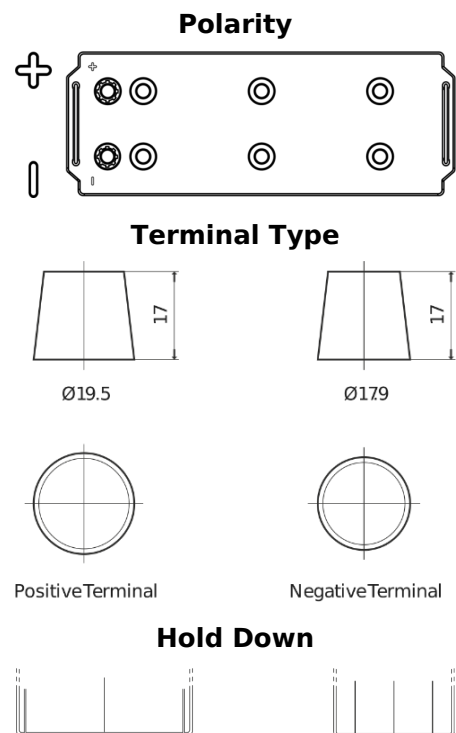

Product overview

Batteries for Trucks, Buses, Construction, Agriculture

StartPRO TG1203

Part number	TG1203
Technology	Flooded
EAN/GTIN	3661024056816
Voltage	12 V
Capacity	120.0 Ah
CCA	680 A
Length	513 mm
Width	189 mm
Height	223 mm
Box size	D04
Polarity	ETN 3
Terminal Type	EN taper post
Hold Down	B0
Weights (subject of variation)	32.50 kg