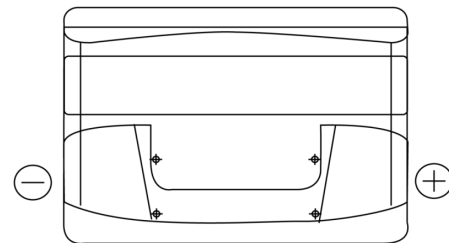

Product overview

Batteries for Cars

Plus CB712

Part number	CB712
Technology	Flooded
EAN/GTIN	3661024014649
Voltage	12 V
Capacity	71.0 Ah
CCA	670 A
Length	278 mm
Width	175 mm
Height	175 mm
Box size	LB3
Polarity	ETN 0
Terminal Type	EN taper post
Hold Down	B13
Weights (subject of variation)	15.30 kg

Polarity

Terminal Type

Positive Terminal Negative Terminal

Hold Down

Design, features and specifications are subject to change without notice. We disclaim any representation or warranty, express or implied, concerning the data or recommendations, and in no event shall be liable for any loss or damage claimed to have arisen as a result. Some products may not be available in your local market.