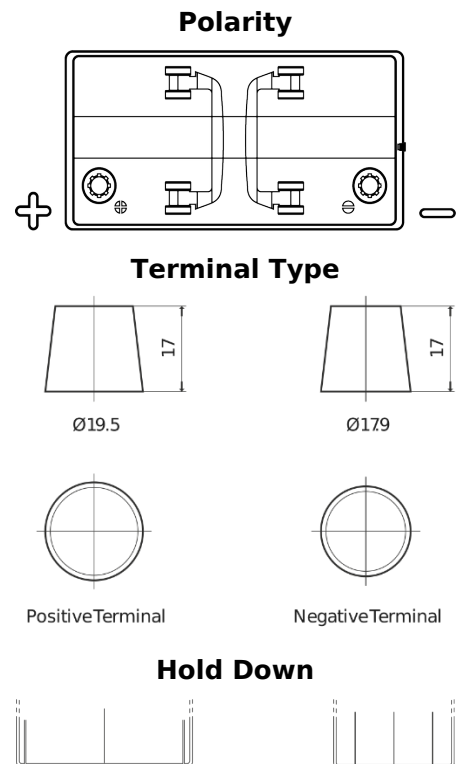

Product overview

Batteries for Trucks, Buses, Construction, Agriculture

StartPRO TG1101

Part number	TG1101
Technology	Flooded
EAN/GTIN	3661024055383
Voltage	12 V
Capacity	110.0 Ah
CCA	750 A
Length	349 mm
Width	175 mm
Height	235 mm
Box size	D02
Polarity	ETN 1
Terminal Type	EN taper post
Hold Down	B0
Weights (subject of variation)	25.40 kg