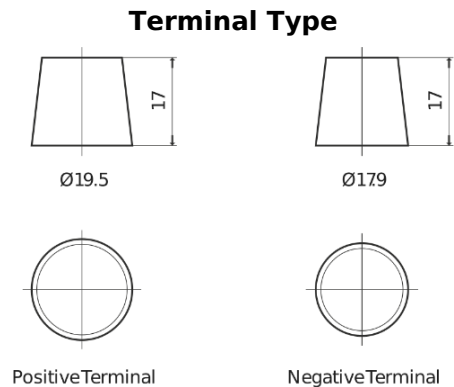

Product overview

Batteries for Trucks, Buses, Construction, Agriculture

StartPRO TG1101

Part number	TG1101
Technology	Flooded
EAN/GTIN	3661024055383
Voltage	12 V
Capacity	110.0 Ah
CCA	750 A
Length	349 mm
Width	175 mm
Height	235 mm
Box size	D02
Polarity	ETN 1
Terminal Type	EN taper post
Hold Down	B0
Weights (subject of variation)	25.40 kg