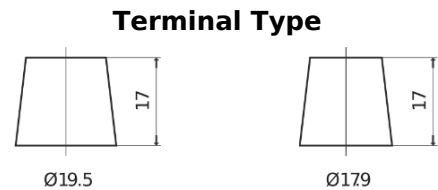

**Product overview**

Batteries for Trucks, Buses, Construction, Agriculture

**StartPRO TG1101**

Part number	TG1101
Technology	Flooded
EAN/GTIN	3661024055383
Voltage	12 V
Capacity	110.0 Ah
CCA	750 A
Length	349 mm
Width	175 mm
Height	235 mm
Box size	D02
Polarity	ETN 1
Terminal Type	EN taper post
Hold Down	B0
Weights (subject of variation)	25.40 kg