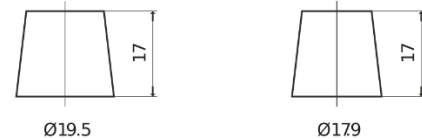

**Product overview**

Batteries for Cars

**Premium EA612**

Part number	EA612
Technology	Flooded
EAN/GTIN	3661024034272
Voltage	12 V
Capacity	61 Ah
CCA	600 A
Length	242 mm
Width	175 mm
Height	175 mm
Box size	LB2
Polarity	ETN 0
Terminal Type	EN taper post
Hold Down	B13
Weights (subject of variation)	14.00 kg

**Polarity**

**Terminal Type**

Positive Terminal

Negative Terminal

**Hold Down**

Design, features and specifications are subject to change without notice. We disclaim any representation or warranty, express or implied, concerning the data or recommendations, and in no event shall be liable for any loss or damage claimed to have arisen as a result. Some products may not be available in your local market.