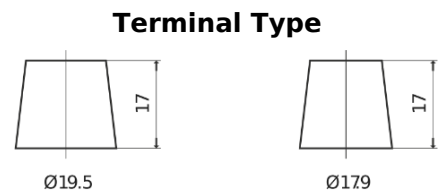

**Product overview**

Batteries for Trucks, Buses, Construction, Agriculture

**PowerPRO TF2353**

Part number	TF2353
Technology	Flooded
EAN/GTIN	3661024055321
Voltage	12 V
Capacity	235.0 Ah
CCA	1300 A
Length	518 mm
Width	274 mm
Height	240 mm
Box size	D06
Polarity	ETN 3
Terminal Type	EN taper post
Hold Down	B0
Weights (subject of variation)	56.30 kg