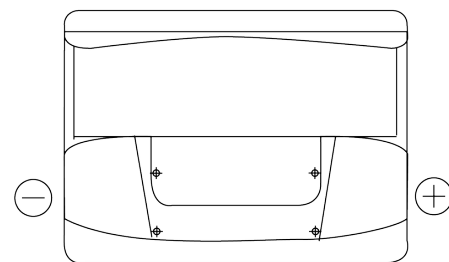

Product overview

Batteries for Cars

Technica TB602

| | |
|--------------------------------|---------------|
| Part number | TB602 |
| Technology | Flooded |
| EAN/GTIN | 3661024054638 |
| Voltage | 12 V |
| Capacity | 60 Ah |
| CCA | 540 A |
| Length | 242 mm |
| Width | 175 mm |
| Height | 175 mm |
| Box size | LB2 |
| Polarity | ETN 0 |
| Terminal Type | EN taper post |
| Hold Down | B13 |
| Weights (subject of variation) | 12.90 kg |

Polarity

Terminal Type

Positive Terminal

Negative Terminal

Hold Down

Design, features and specifications are subject to change without notice. We disclaim any representation or warranty, express or implied, concerning the data or recommendations, and in no event shall be liable for any loss or damage claimed to have arisen as a result. Some products may not be available in your local market.