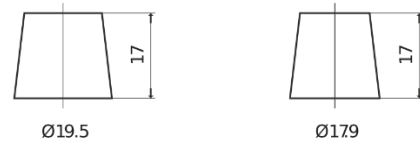

**Product overview**

Batteries for Cars

**Excell EB602**

Part number	EB602
Technology	Flooded
EAN/GTIN	3661024034630
Voltage	12 V
Capacity	60 Ah
CCA	540 A
Length	242 mm
Width	175 mm
Height	175 mm
Box size	LB2
Polarity	ETN 0
Terminal Type	EN taper post
Hold Down	B13
Weights (subject of variation)	12.90 kg

**Polarity**

**Terminal Type**

Positive Terminal

Negative Terminal

**Hold Down**

Design, features and specifications are subject to change without notice. We disclaim any representation or warranty, express or implied, concerning the data or recommendations, and in no event shall be liable for any loss or damage claimed to have arisen as a result. Some products may not be available in your local market.