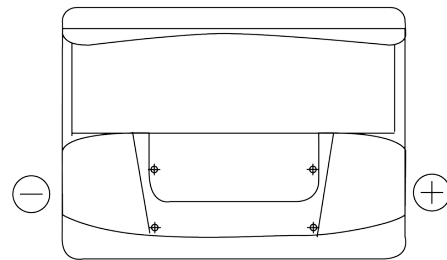

**Product overview**

Batteries for Cars

**Excell EB602**

Part number	EB602
Technology	Flooded
EAN/GTIN	3661024034630
Voltage	12 V
Capacity	60 Ah
CCA	540 A
Length	242 mm
Width	175 mm
Height	175 mm
Box size	LB2
Polarity	ETN 0
Terminal Type	EN taper post
Hold Down	B13
Weights (subject of variation)	12.90 kg

**Polarity**

**Terminal Type**

Positive Terminal

Negative Terminal

**Hold Down**

Design, features and specifications are subject to change without notice. We disclaim any representation or warranty, express or implied, concerning the data or recommendations, and in no event shall be liable for any loss or damage claimed to have arisen as a result. Some products may not be available in your local market.