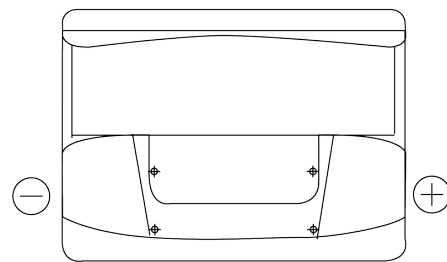

**Product overview**

Batteries for Cars

**Plus CB602**

Part number	CB602
Technology	Flooded
EAN/GTIN	3661024014632
Voltage	12 V
Capacity	60 Ah
CCA	540 A
Length	242 mm
Width	175 mm
Height	175 mm
Box size	LB2
Polarity	ETN 0
Terminal Type	EN taper post
Hold Down	B13
Weights (subject of variation)	12.90 kg

**Polarity**

**Terminal Type**

Positive Terminal

Negative Terminal

**Hold Down**

Design, features and specifications are subject to change without notice. We disclaim any representation or warranty, express or implied, concerning the data or recommendations, and in no event shall be liable for any loss or damage claimed to have arisen as a result. Some products may not be available in your local market.