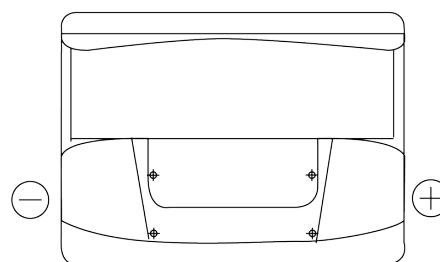

**Product overview**

Batteries for Cars

**Plus CB602**

Part number	CB602
Technology	Flooded
EAN/GTIN	3661024014632
Voltage	12 V
Capacity	60 Ah
CCA	540 A
Length	242 mm
Width	175 mm
Height	175 mm
Box size	LB2
Polarity	ETN 0
Terminal Type	EN taper post
Hold Down	B13
Weights (subject of variation)	12.90 kg

**Polarity**

**Terminal Type**

Positive Terminal

Negative Terminal

**Hold Down**

Design, features and specifications are subject to change without notice. We disclaim any representation or warranty, express or implied, concerning the data or recommendations, and in no event shall be liable for any loss or damage claimed to have arisen as a result. Some products may not be available in your local market.