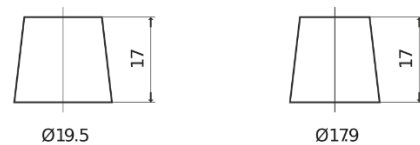

**Product overview**

Batteries for Cars

**Plus CB602**

Part number	CB602
Technology	Flooded
EAN/GTIN	3661024014632
Voltage	12 V
Capacity	60 Ah
CCA	540 A
Length	242 mm
Width	175 mm
Height	175 mm
Box size	LB2
Polarity	ETN 0
Terminal Type	EN taper post
Hold Down	B13
Weights (subject of variation)	12.90 kg

**Polarity**

**Terminal Type**

Positive Terminal

Negative Terminal

**Hold Down**

Design, features and specifications are subject to change without notice. We disclaim any representation or warranty, express or implied, concerning the data or recommendations, and in no event shall be liable for any loss or damage claimed to have arisen as a result. Some products may not be available in your local market.