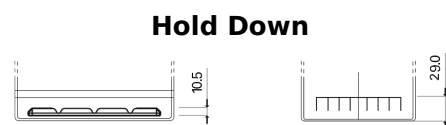

**Product overview**

Batteries for Cars

**Plus CB705**

Part number	CB705
Technology	Flooded
EAN/GTIN	3661024014441
Voltage	12 V
Capacity	70.0 Ah
CCA	540 A
Length	270 mm
Width	173 mm
Height	222 mm
Box size	D26
Polarity	ETN 1
Terminal Type	EN taper post
Hold Down	Korean B1+B6
Weights (subject of variation)	16.10 kg