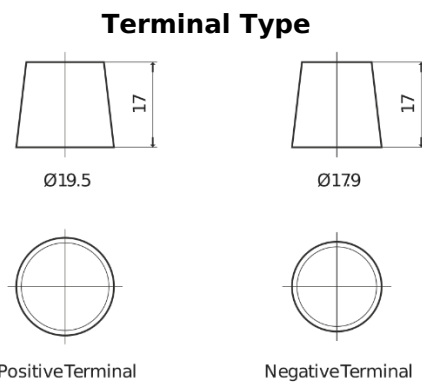

**Product overview**

Batteries for Cars

**Plus CB705**

Part number	CB705
Technology	Flooded
EAN/GTIN	3661024014441
Voltage	12 V
Capacity	70.0 Ah
CCA	540 A
Length	270 mm
Width	173 mm
Height	222 mm
Box size	D26
Polarity	ETN 1
Terminal Type	EN taper post
Hold Down	Korean B1+B6
Weights (subject of variation)	16.10 kg