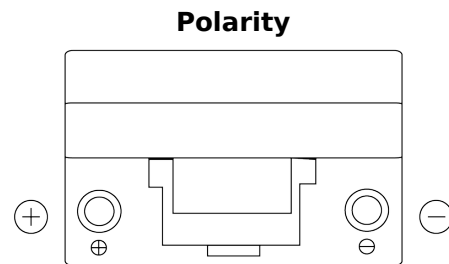

**Product overview**

Batteries for Cars

**Plus CB705**

Part number	CB705
Technology	Flooded
EAN/GTIN	3661024014441
Voltage	12 V
Capacity	70.0 Ah
CCA	540 A
Length	270 mm
Width	173 mm
Height	222 mm
Box size	D26
Polarity	ETN 1
Terminal Type	EN taper post
Hold Down	Korean B1+B6
Weights (subject of variation)	16.10 kg