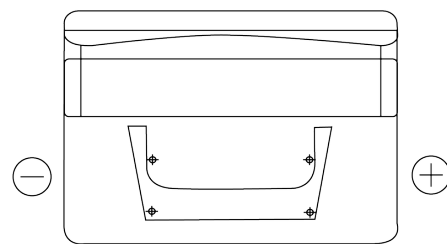

Product overview

Batteries for Cars

Standard TC542

Part number	TC542
Technology	Flooded
EAN/GTIN	3661024054850
Voltage	12 V
Capacity	54 Ah
CCA	500 A
Length	242 mm
Width	175 mm
Height	175 mm
Box size	LB2
Polarity	ETN 0
Terminal Type	EN taper post
Hold Down	B13
Weights (subject of variation)	12.90 kg

Polarity

Terminal Type

Positive Terminal

Negative Terminal

Hold Down

Design, features and specifications are subject to change without notice. We disclaim any representation or warranty, express or implied, concerning the data or recommendations, and in no event shall be liable for any loss or damage claimed to have arisen as a result. Some products may not be available in your local market.