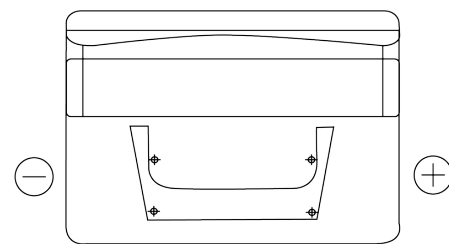

**Product overview**

Batteries for Cars

**Classic EC542**

Part number	EC542
Technology	Flooded
EAN/GTIN	3661024034852
Voltage	12 V
Capacity	54 Ah
CCA	500 A
Length	242 mm
Width	175 mm
Height	175 mm
Box size	LB2
Polarity	ETN 0
Terminal Type	EN taper post
Hold Down	B13
Weights (subject of variation)	12.90 kg

**Polarity**

**Terminal Type**

Positive Terminal

Negative Terminal

**Hold Down**

Design, features and specifications are subject to change without notice. We disclaim any representation or warranty, express or implied, concerning the data or recommendations, and in no event shall be liable for any loss or damage claimed to have arisen as a result. Some products may not be available in your local market.