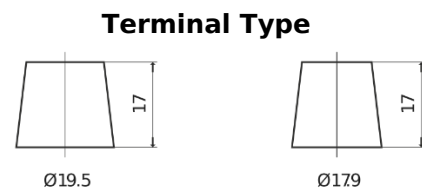

Product overview

Batteries for Trucks, Buses, Construction, Agriculture

Endurance+PRO Gel TD2103T

Part number	TD2103T
Technology	GEL
EAN/GTIN	3661024057462
Voltage	12 V
Capacity	210 Ah
CCA	800 A
Length	518 mm
Width	274 mm
Height	240 mm
Box size	D06
Polarity	ETN 3
Terminal Type	EN taper post
Hold Down	B0
Weights (subject of variation)	66.00 kg