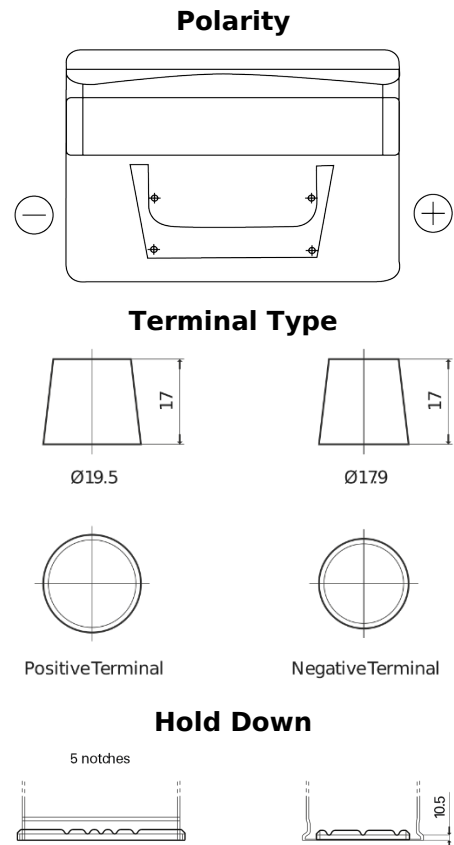

Product overview

Batteries for Cars

Standard CC542

Part number	CC542
Technology	Flooded
EAN/GTIN	3661024014854
Voltage	12 V
Capacity	54 Ah
CCA	500 A
Length	242 mm
Width	175 mm
Height	175 mm
Box size	LB2
Polarity	ETN 0
Terminal Type	EN taper post
Hold Down	B13
Weights (subject of variation)	12.90 kg