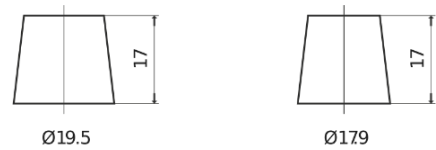

Terminal Type