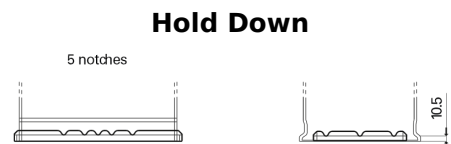

**Product overview**

Batteries for Cars

**Premium EA472**

Part number	EA472
Technology	Flooded
EAN/GTIN	3661024034265
Voltage	12 V
Capacity	47 Ah
CCA	450 A
Length	207 mm
Width	175 mm
Height	175 mm
Box size	LB1
Polarity	ETN 0
Terminal Type	EN taper post
Hold Down	B13
Weights (subject of variation)	11.40 kg