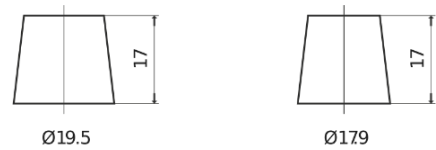

**Product overview**

Batteries for Cars

**Standard TC900**

|                                |               |
|--------------------------------|---------------|
| Part number                    | TC900         |
| Technology                     | Flooded       |
| EAN/GTIN                       | 3661024054836 |
| Voltage                        | 12 V          |
| Capacity                       | 90.0 Ah       |
| CCA                            | 720 A         |
| Length                         | 353 mm        |
| Width                          | 175 mm        |
| Height                         | 190 mm        |
| Box size                       | L05           |
| Polarity                       | ETN 0         |
| Terminal Type                  | EN taper post |
| Hold Down                      | B13           |
| Weights (subject of variation) | 20.50 kg      |

**Polarity**

**Terminal Type**

Positive Terminal

Negative Terminal

**Hold Down**

Design, features and specifications are subject to change without notice. We disclaim any representation or warranty, express or implied, concerning the data or recommendations, and in no event shall be liable for any loss or damage claimed to have arisen as a result. Some products may not be available in your local market.