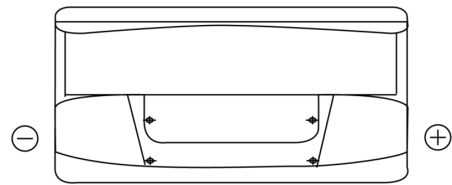

Product overview

Batteries for Cars

Standard TC900

Part number	TC900
Technology	Flooded
EAN/GTIN	3661024054836
Voltage	12 V
Capacity	90.0 Ah
CCA	720 A
Length	353 mm
Width	175 mm
Height	190 mm
Box size	L05
Polarity	ETN 0
Terminal Type	EN taper post
Hold Down	B13
Weights (subject of variation)	20.50 kg

Polarity

Terminal Type

Positive Terminal

Negative Terminal

Hold Down

Design, features and specifications are subject to change without notice. We disclaim any representation or warranty, express or implied, concerning the data or recommendations, and in no event shall be liable for any loss or damage claimed to have arisen as a result. Some products may not be available in your local market.