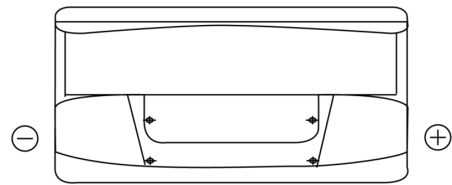

**Product overview**

Batteries for Cars

**Standard TC900**

|                                |               |
|--------------------------------|---------------|
| Part number                    | TC900         |
| Technology                     | Flooded       |
| EAN/GTIN                       | 3661024054836 |
| Voltage                        | 12 V          |
| Capacity                       | 90.0 Ah       |
| CCA                            | 720 A         |
| Length                         | 353 mm        |
| Width                          | 175 mm        |
| Height                         | 190 mm        |
| Box size                       | L05           |
| Polarity                       | ETN 0         |
| Terminal Type                  | EN taper post |
| Hold Down                      | B13           |
| Weights (subject of variation) | 20.50 kg      |

**Polarity**

**Terminal Type**

Positive Terminal

Negative Terminal

**Hold Down**

Design, features and specifications are subject to change without notice. We disclaim any representation or warranty, express or implied, concerning the data or recommendations, and in no event shall be liable for any loss or damage claimed to have arisen as a result. Some products may not be available in your local market.