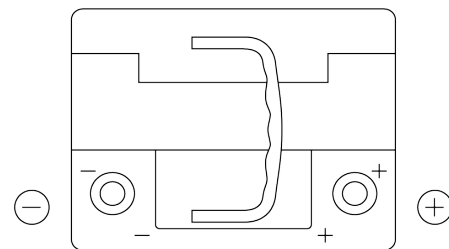

Product overview

Batteries for Cars

Premium EA472

Part number	EA472
Technology	Flooded
EAN/GTIN	3661024034265
Voltage	12 V
Capacity	47 Ah
CCA	450 A
Length	207 mm
Width	175 mm
Height	175 mm
Box size	LB1
Polarity	ETN 0
Terminal Type	EN taper post
Hold Down	B13
Weights (subject of variation)	11.40 kg

Polarity

Terminal Type

Positive Terminal

Negative Terminal

Hold Down

Design, features and specifications are subject to change without notice. We disclaim any representation or warranty, express or implied, concerning the data or recommendations, and in no event shall be liable for any loss or damage claimed to have arisen as a result. Some products may not be available in your local market.