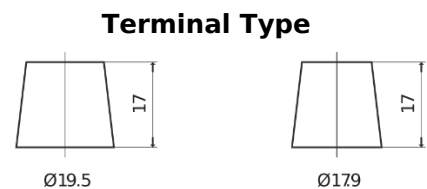

**Product overview**

Batteries for Cars

**Premium EA472**

Part number	EA472
Technology	Flooded
EAN/GTIN	3661024034265
Voltage	12 V
Capacity	47 Ah
CCA	450 A
Length	207 mm
Width	175 mm
Height	175 mm
Box size	LB1
Polarity	ETN 0
Terminal Type	EN taper post
Hold Down	B13
Weights (subject of variation)	11.40 kg