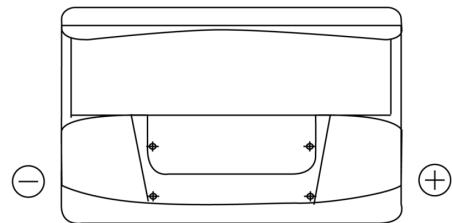

**Product overview**

Batteries for Cars

**Standard TC700**

Part number	TC700
Technology	Flooded
EAN/GTIN	3661024054829
Voltage	12 V
Capacity	70.0 Ah
CCA	640 A
Length	278 mm
Width	175 mm
Height	190 mm
Box size	L03
Polarity	ETN 0
Terminal Type	EN taper post
Hold Down	B13
Weights (subject of variation)	16.00 kg

**Polarity**

**Terminal Type**

Positive Terminal

Negative Terminal

**Hold Down**

Design, features and specifications are subject to change without notice. We disclaim any representation or warranty, express or implied, concerning the data or recommendations, and in no event shall be liable for any loss or damage claimed to have arisen as a result. Some products may not be available in your local market.