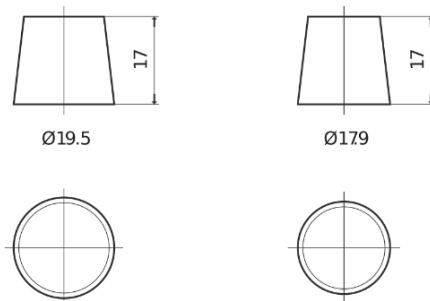

Product overview

Batteries for Cars

Standard TC700

Part number	TC700
Technology	Flooded
EAN/GTIN	3661024054829
Voltage	12 V
Capacity	70.0 Ah
CCA	640 A
Length	278 mm
Width	175 mm
Height	190 mm
Box size	L03
Polarity	ETN 0
Terminal Type	EN taper post
Hold Down	B13
Weights (subject of variation)	16.00 kg

Polarity

Terminal Type

Positive Terminal

Negative Terminal

Hold Down

Design, features and specifications are subject to change without notice. We disclaim any representation or warranty, express or implied, concerning the data or recommendations, and in no event shall be liable for any loss or damage claimed to have arisen as a result. Some products may not be available in your local market.