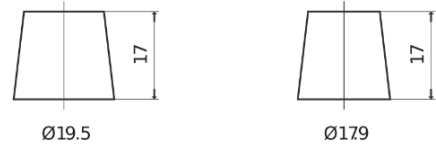

**Product overview**

Batteries for Cars

**Standard TC700**

Part number	TC700
Technology	Flooded
EAN/GTIN	3661024054829
Voltage	12 V
Capacity	70.0 Ah
CCA	640 A
Length	278 mm
Width	175 mm
Height	190 mm
Box size	L03
Polarity	ETN 0
Terminal Type	EN taper post
Hold Down	B13
Weights (subject of variation)	16.00 kg

**Polarity**

**Terminal Type**

Positive Terminal

Negative Terminal

**Hold Down**

Design, features and specifications are subject to change without notice. We disclaim any representation or warranty, express or implied, concerning the data or recommendations, and in no event shall be liable for any loss or damage claimed to have arisen as a result. Some products may not be available in your local market.