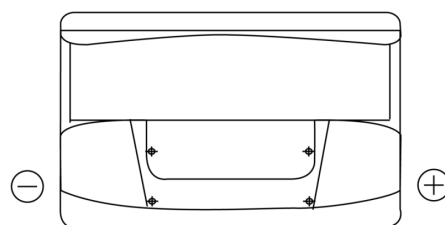

Product overview

Batteries for Cars

Standard TC700

Part number	TC700
Technology	Flooded
EAN/GTIN	3661024054829
Voltage	12 V
Capacity	70.0 Ah
CCA	640 A
Length	278 mm
Width	175 mm
Height	190 mm
Box size	L03
Polarity	ETN 0
Terminal Type	EN taper post
Hold Down	B13
Weights (subject of variation)	16.00 kg

Polarity

Terminal Type

Positive Terminal

Negative Terminal

Hold Down

Design, features and specifications are subject to change without notice. We disclaim any representation or warranty, express or implied, concerning the data or recommendations, and in no event shall be liable for any loss or damage claimed to have arisen as a result. Some products may not be available in your local market.