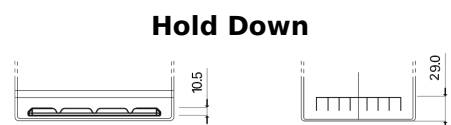

**Product overview**

Batteries for Cars

**Plus CB704**

Part number	CB704
Technology	Flooded
EAN/GTIN	3661024014434
Voltage	12 V
Capacity	70.0 Ah
CCA	540 A
Length	270 mm
Width	173 mm
Height	222 mm
Box size	D26
Polarity	ETN 0
Terminal Type	EN taper post
Hold Down	Korean B1+B6
Weights (subject of variation)	16.10 kg