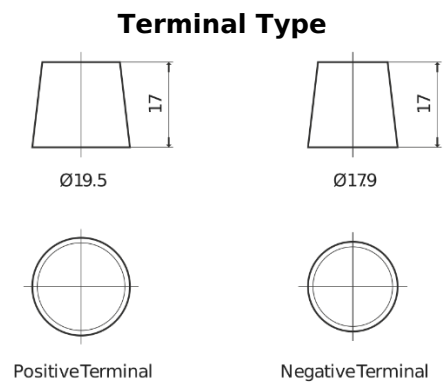

**Product overview**

Batteries for Cars

**Plus CB704**

Part number	CB704
Technology	Flooded
EAN/GTIN	3661024014434
Voltage	12 V
Capacity	70.0 Ah
CCA	540 A
Length	270 mm
Width	173 mm
Height	222 mm
Box size	D26
Polarity	ETN 0
Terminal Type	EN taper post
Hold Down	Korean B1+B6
Weights (subject of variation)	16.10 kg