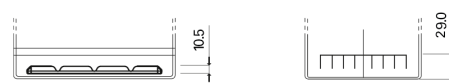

Product overview

Batteries for Cars

Plus CB704

Part number	CB704
Technology	Flooded
EAN/GTIN	3661024014434
Voltage	12 V
Capacity	70.0 Ah
CCA	540 A
Length	270 mm
Width	173 mm
Height	222 mm
Box size	D26
Polarity	ETN 0
Terminal Type	EN taper post
Hold Down	Korean B1+B6
Weights (subject of variation)	16.10 kg

Polarity

Terminal Type

Positive Terminal

Negative Terminal

Hold Down

Design, features and specifications are subject to change without notice. We disclaim any representation or warranty, express or implied, concerning the data or recommendations, and in no event shall be liable for any loss or damage claimed to have arisen as a result. Some products may not be available in your local market.