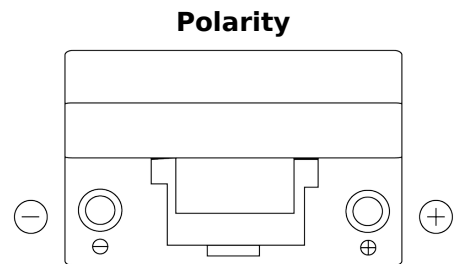

**Product overview**

Batteries for Cars

**Plus CB704**

Part number	CB704
Technology	Flooded
EAN/GTIN	3661024014434
Voltage	12 V
Capacity	70.0 Ah
CCA	540 A
Length	270 mm
Width	173 mm
Height	222 mm
Box size	D26
Polarity	ETN 0
Terminal Type	EN taper post
Hold Down	Korean B1+B6
Weights (subject of variation)	16.10 kg