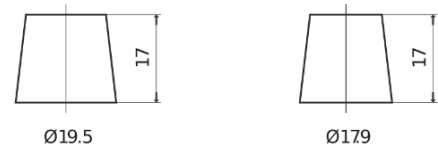

**Product overview**

Batteries for Cars

**Standard TC652**

Part number	TC652
Technology	Flooded
EAN/GTIN	3661024054867
Voltage	12 V
Capacity	65.0 Ah
CCA	540 A
Length	278 mm
Width	175 mm
Height	175 mm
Box size	LB3
Polarity	ETN 0
Terminal Type	EN taper post
Hold Down	B13
Weights (subject of variation)	14.50 kg

**Polarity**

**Terminal Type**

Positive Terminal

Negative Terminal

**Hold Down**

Design, features and specifications are subject to change without notice. We disclaim any representation or warranty, express or implied, concerning the data or recommendations, and in no event shall be liable for any loss or damage claimed to have arisen as a result. Some products may not be available in your local market.