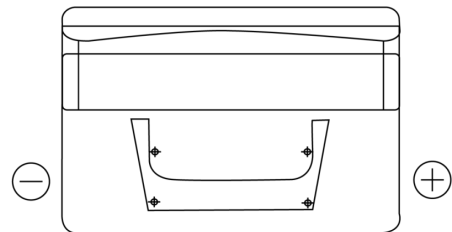

**Product overview**

Batteries for Cars

**Standard TC652**

Part number	TC652
Technology	Flooded
EAN/GTIN	3661024054867
Voltage	12 V
Capacity	65.0 Ah
CCA	540 A
Length	278 mm
Width	175 mm
Height	175 mm
Box size	LB3
Polarity	ETN 0
Terminal Type	EN taper post
Hold Down	B13
Weights (subject of variation)	14.50 kg

**Polarity**

**Terminal Type**

Positive Terminal

Negative Terminal

**Hold Down**

Design, features and specifications are subject to change without notice. We disclaim any representation or warranty, express or implied, concerning the data or recommendations, and in no event shall be liable for any loss or damage claimed to have arisen as a result. Some products may not be available in your local market.