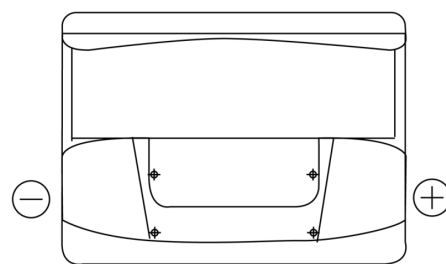

Product overview

Batteries for Cars

Standard TC550

Part number	TC550
Technology	Flooded
EAN/GTIN	3661024054805
Voltage	12 V
Capacity	55.0 Ah
CCA	460 A
Length	242 mm
Width	175 mm
Height	190 mm
Box size	L02
Polarity	ETN 0
Terminal Type	EN taper post
Hold Down	B13
Weights (subject of variation)	13.50 kg

Polarity

Terminal Type

Positive Terminal

Negative Terminal

Hold Down

Design, features and specifications are subject to change without notice. We disclaim any representation or warranty, express or implied, concerning the data or recommendations, and in no event shall be liable for any loss or damage claimed to have arisen as a result. Some products may not be available in your local market.