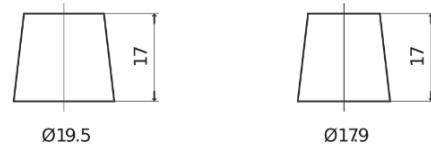

Terminal Type