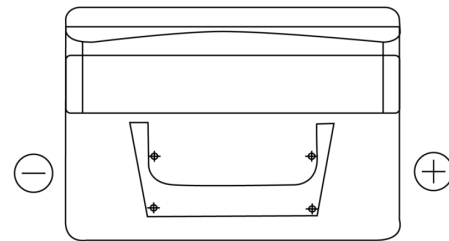

Product overview

Batteries for Cars

Standard TC542

Part number	TC542
Technology	Flooded
EAN/GTIN	3661024054850
Voltage	12 V
Capacity	54.0 Ah
CCA	500 A
Length	242 mm
Width	175 mm
Height	175 mm
Box size	LB2
Polarity	ETN 0
Terminal Type	EN taper post
Hold Down	B13
Weights (subject of variation)	12.90 kg

Polarity

Terminal Type

Hold Down

Design, features and specifications are subject to change without notice. We disclaim any representation or warranty, express or implied, concerning the data or recommendations, and in no event shall be liable for any loss or damage claimed to have arisen as a result. Some products may not be available in your local market.