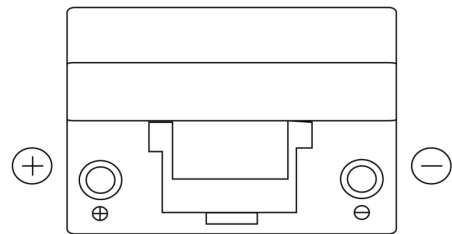

Product overview

Batteries for Cars

Technica TB955

Part number	TB955
Technology	Flooded
EAN/GTIN	3661024054461
Voltage	12 V
Capacity	95.0 Ah
CCA	760 A
Length	306 mm
Width	173 mm
Height	222 mm
Box size	D31
Polarity	ETN 1
Terminal Type	EN taper post
Hold Down	Korean B1
Weights (subject of variation)	20.60 kg

Polarity

Terminal Type

Positive Terminal

Negative Terminal

Hold Down

Design, features and specifications are subject to change without notice. We disclaim any representation or warranty, express or implied, concerning the data or recommendations, and in no event shall be liable for any loss or damage claimed to have arisen as a result. Some products may not be available in your local market.