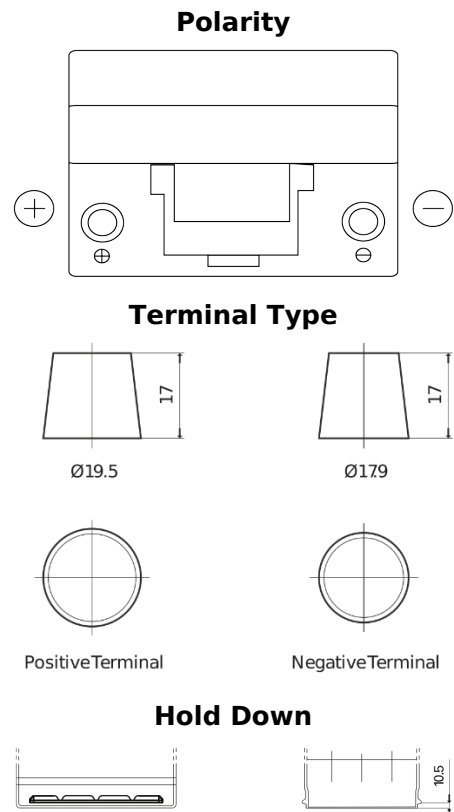

**Product overview**

Batteries for Cars

**Technica TB955**

Part number	TB955
Technology	Flooded
EAN/GTIN	3661024054461
Voltage	12 V
Capacity	95.0 Ah
CCA	760 A
Length	306 mm
Width	173 mm
Height	222 mm
Box size	D31
Polarity	ETN 1
Terminal Type	EN taper post
Hold Down	Korean B1
Weights (subject of variation)	20.60 kg