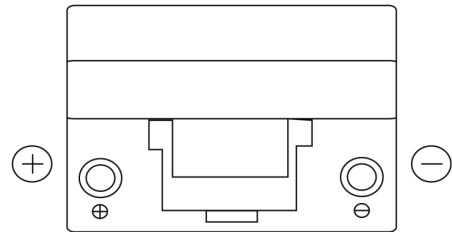

**Product overview**

Batteries for Cars

**Technica TB955**

Part number	TB955
Technology	Flooded
EAN/GTIN	3661024054461
Voltage	12 V
Capacity	95.0 Ah
CCA	760 A
Length	306 mm
Width	173 mm
Height	222 mm
Box size	D31
Polarity	ETN 1
Terminal Type	EN taper post
Hold Down	Korean B1
Weights (subject of variation)	20.60 kg

**Polarity**

**Terminal Type**

Positive Terminal

Negative Terminal

**Hold Down**

Design, features and specifications are subject to change without notice. We disclaim any representation or warranty, express or implied, concerning the data or recommendations, and in no event shall be liable for any loss or damage claimed to have arisen as a result. Some products may not be available in your local market.