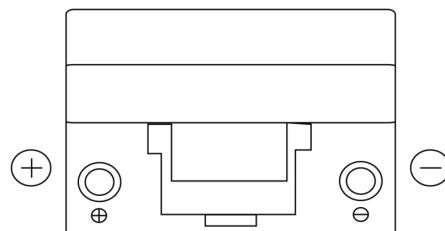

Product overview

Batteries for Cars

Technica TB955

Part number	TB955
Technology	Flooded
EAN/GTIN	3661024054461
Voltage	12 V
Capacity	95.0 Ah
CCA	760 A
Length	306 mm
Width	173 mm
Height	222 mm
Box size	D31
Polarity	ETN 1
Terminal Type	EN taper post
Hold Down	Korean B1
Weights (subject of variation)	20.60 kg

Polarity

Terminal Type

Hold Down

Design, features and specifications are subject to change without notice. We disclaim any representation or warranty, express or implied, concerning the data or recommendations, and in no event shall be liable for any loss or damage claimed to have arisen as a result. Some products may not be available in your local market.