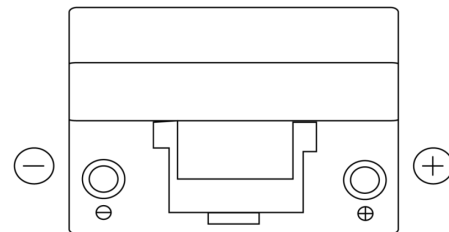

Product overview

Batteries for Cars

Technica TB954

Part number	TB954
Technology	Flooded
EAN/GTIN	3661024054454
Voltage	12 V
Capacity	95.0 Ah
CCA	760 A
Length	306 mm
Width	173 mm
Height	222 mm
Box size	D31
Polarity	ETN 0
Terminal Type	EN taper post
Hold Down	Korean B1
Weights (subject of variation)	20.60 kg

Polarity

Terminal Type

Positive Terminal

Negative Terminal

Hold Down

Design, features and specifications are subject to change without notice. We disclaim any representation or warranty, express or implied, concerning the data or recommendations, and in no event shall be liable for any loss or damage claimed to have arisen as a result. Some products may not be available in your local market.