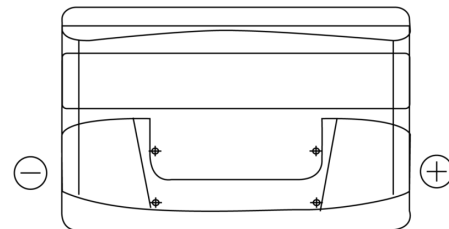

Product overview

Batteries for Cars

Technica TB950

Part number	TB950
Technology	Flooded
EAN/GTIN	3661024054584
Voltage	12 V
Capacity	95.0 Ah
CCA	800 A
Length	353 mm
Width	175 mm
Height	190 mm
Box size	L05
Polarity	ETN 0
Terminal Type	EN taper post
Hold Down	B13
Weights (subject of variation)	21.60 kg

Polarity

Terminal Type

Ø19.5

Ø17.9

Positive Terminal

Negative Terminal

Hold Down

5 notches