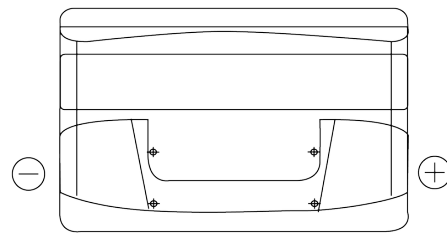

Product overview

Batteries for Cars

Technica TB950

Part number	TB950
Technology	Flooded
EAN/GTIN	3661024054584
Voltage	12 V
Capacity	95.0 Ah
CCA	800 A
Length	353 mm
Width	175 mm
Height	190 mm
Box size	L05
Polarity	ETN 0
Terminal Type	EN taper post
Hold Down	B13
Weights (subject of variation)	21.60 kg

Polarity

Terminal Type

Positive Terminal

Negative Terminal

Hold Down

Design, features and specifications are subject to change without notice. We disclaim any representation or warranty, express or implied, concerning the data or recommendations, and in no event shall be liable for any loss or damage claimed to have arisen as a result. Some products may not be available in your local market.