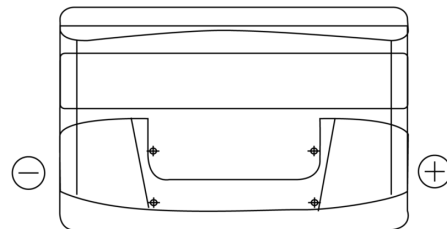

**Product overview**

Batteries for Cars

**Technica TB852**

Part number	TB852
Technology	Flooded
EAN/GTIN	3661024054669
Voltage	12 V
Capacity	85.0 Ah
CCA	760 A
Length	353 mm
Width	175 mm
Height	175 mm
Box size	LB5
Polarity	ETN 0
Terminal Type	EN taper post
Hold Down	B13
Weights (subject of variation)	19.40 kg

**Polarity**

**Terminal Type**

Positive Terminal

Negative Terminal

**Hold Down**

Design, features and specifications are subject to change without notice. We disclaim any representation or warranty, express or implied, concerning the data or recommendations, and in no event shall be liable for any loss or damage claimed to have arisen as a result. Some products may not be available in your local market.